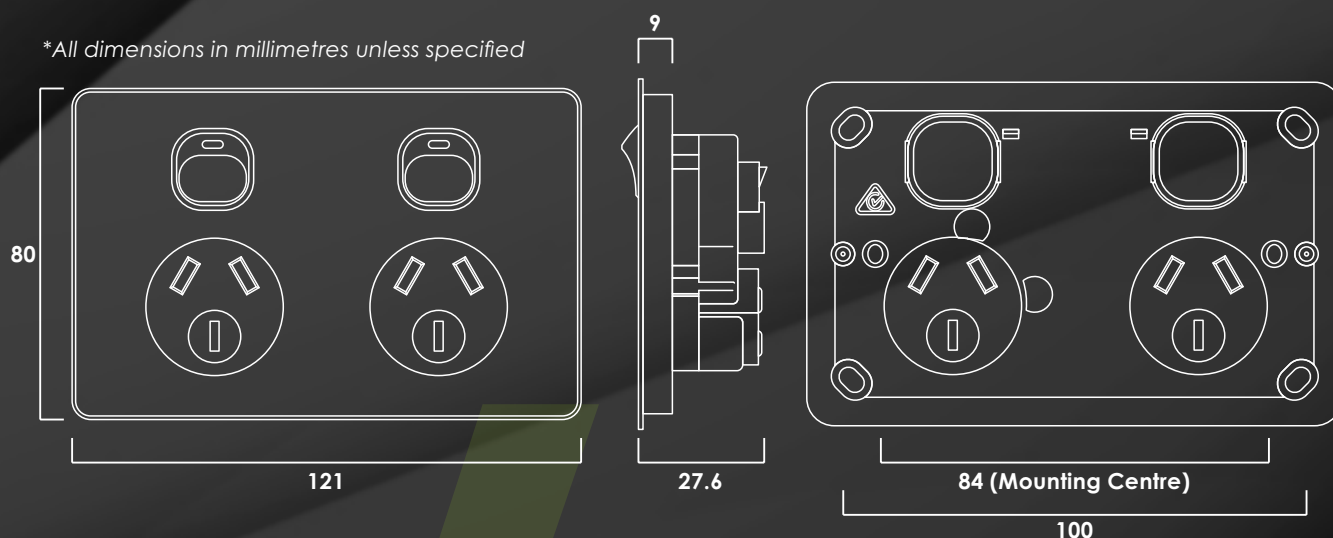

\*All dimensions in millimetres unless specified

## SPECIFICATIONS

Finish	:		Number of Switching	: 1 (Active Only)
Housing Material	:	Polycarbonate	Poles (Per Socket)	
Contact Material	:	Silver	Terminal Size	: 16mm <sup>2</sup>
Track Material	:	Copper		(accommodates
Rated Voltage	:	250 VAC		4 x 2.5mm <sup>2</sup> cables)
Rated Current	:	10A/15A	Compliance	: AS/NZS 3112:2017
Connection Type	:	x3 Screw Terminals		AS/NZS 3100:2022

## OUTLET RANGE

Part Number	Description	Colour	Finish
VOW-1G*	Single Powerpoint 10A	White	Gloss
VOW-1G-15A*	Single Powerpoint 15A	White	Gloss
VOW-1G-USB*	Single Powerpoint 10A with USB A + A (5V/2.0A)	White	Gloss
VOW-1G-USBC*	Single Powerpoint 15A with USB A & C (5V/2.0A)	White	Gloss
VOW-1G-X*	Single Powerpoint 10A with Extra Switch	White	Gloss
VOW-2G	Double Powerpoint 10A	White	Gloss
VOW-2G-15A	Double Powerpoint 15A	White	Gloss
VOW-2G-USB	Double Powerpoint 10A with USB A + A (5V/2.0A)	White	Gloss
VOW-2G-USBC	Double Powerpoint 10A with USB A & C (5V/2.0A)	White	Gloss
VOW-2G-X	Double Powerpoint 10A with Extra Switch	White	Gloss

Part Number	Description	Colour	Finish
VOB-1G*	Single Powerpoint 10A	Black	Gloss
VOB-1G-15A*	Single Powerpoint 15A	Black	Gloss
VOB-1G-USB*	Single Powerpoint 10A with USB A + A (5V/2.0A)	Black	Gloss
VOB-1G-USBC*	Single Powerpoint 15A with USB A & C (5V/2.0A)	Black	Gloss
VOB-1G-X*	Single Powerpoint 10A with Extra Switch	Black	Gloss
VOB-2G	Double Powerpoint 10A	Black	Gloss
VOB-2G-15A	Double Powerpoint 15A	Black	Gloss
VOB-2G-USB	Double Powerpoint 10A with USB A + A (5V/2.0A)	Black	Gloss
VOB-2G-USBC	Double Powerpoint 10A with USB A & C (5V/2.0A)	Black	Gloss
VOB-2G-X	Double Powerpoint 10A with Extra Switch	Black	Gloss